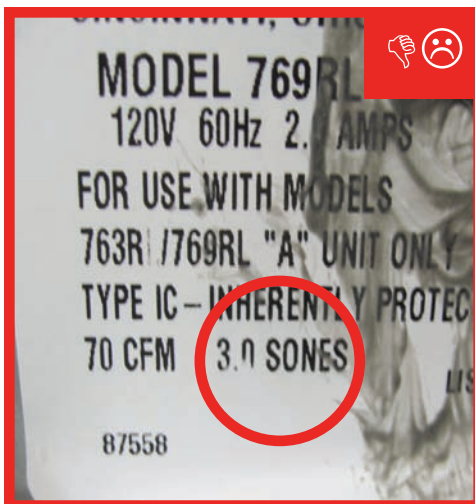

EXHAUST VENTILATION CRITICAL DETAILS

1

NOISE – Spot ventilation fans are Energy Star rated and ≤ 1 sone when continuously operated, or ≤ 2 sone when intermittently operated

3

TERMINATION – All exhaust fan ductwork exhausts outside the building. Air is not exhausted into an attic, soffit, ridge vent, crawl space, or other interior space