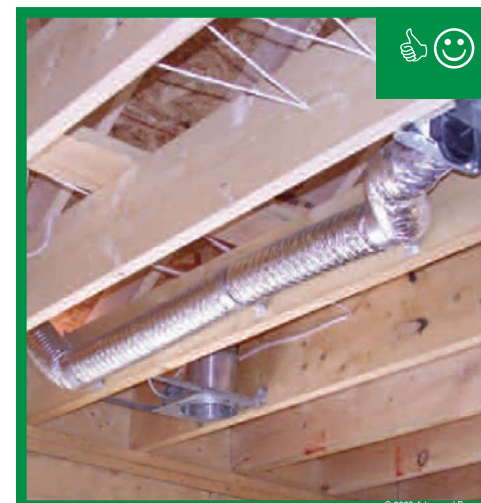

4

BENDS AND SUPPORT – Straight runs are used for exhaust ducts whenever possible. Exhaust ductwork is supported at least every 4 feet, has no bends greater than 90°, and has been stretched to its full length before installation.