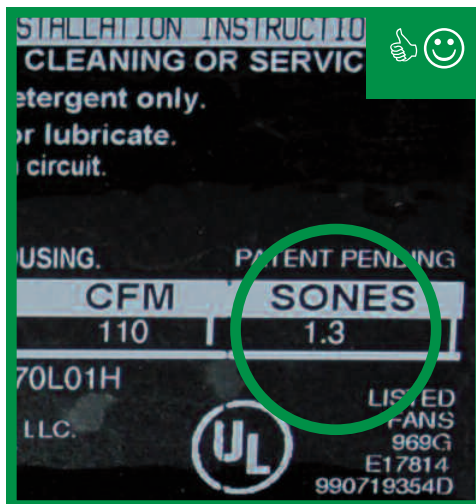

EXHAUST VENTILATION CRITICAL DETAILS

1

NOISE – Spot ventilation fans are Energy Star rated and ≤ 1 sone when continuously operated, or ≤ 2 sone when intermittently operated

3

TERMINATION – All exhaust fan ductwork exhausts outside the building. Air is not exhausted into an attic, soffit, ridge vent, crawl space, or other interior space